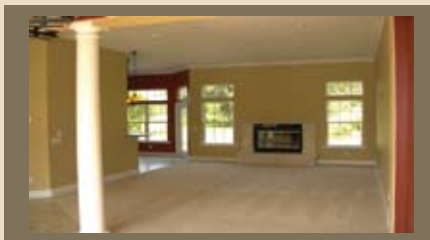

THE ALLEN

2343 SF | 3 BED | 2 BATH | 2 CAR GARAGE

SPARKS CUSTOM FEATURES

- Whirlpool Tub and Tiled Shower in Master Bath
- Large Great Room w/Optional Fireplace
- Large Master Bed w/Single Step Tray
- His and Her Master Closets
- Jack and Jill Bath
- Hardwood Cabinets in Kitchen
- Accent Columns in Dining Room
- Open Eating Area with Single Step Tray Ceiling
- 2 Car Garage

1608 heated and cooled
 130 entry porch
 145 covered back porch
 460 garage

2343 total SF